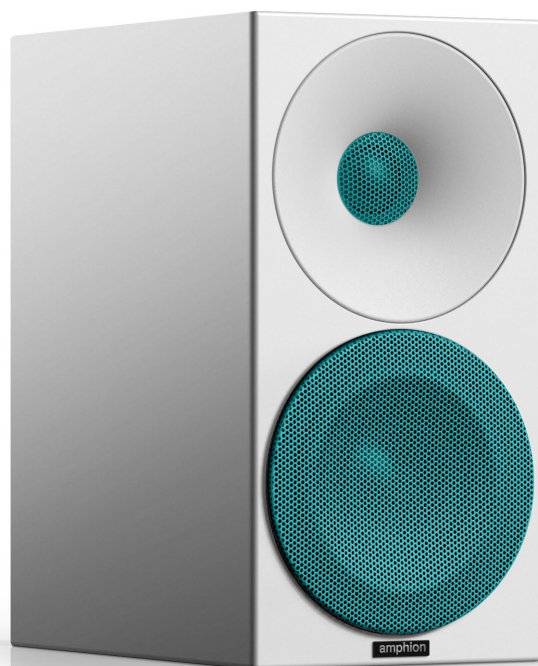

Helium410

Helium410 desktop loudspeakers are compact and easy-to-place, and sound larger than their size. Their advanced acoustical engineering ensures that the speakers work well in all listening environments, and meet the placement and performance expectations of modern lifestyles. Helium410 complement your home both aesthetically and sonically. As with all Amphions, these loudspeakers are highly adaptable to any interior design, offering a multitude of colour options.

Technical specifications

Operating principle	Two-way, vented
Tweeter	1" titanium
Mid / woofer	4½" paper
Crossover point	1600 Hz
Impedance	8 Ω
Sensitivity	86 dB
Frequency response	52 – 25.000 Hz -6dB
Power recommendation	20 - 80 W
Measurements (H x W x D)	259 x 132 x 220 mm
Weight	4 kg