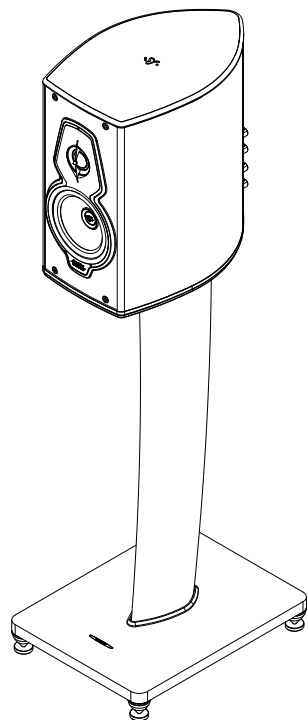

Sonus faber[®]

ARTISAN OF SOUND

BOOKSHELF LOUDSPEAKER

GUARNERI

DIMENSIONS (HxWxD)

378x238x390 mm
14,9x9,4x15,4 in

WEIGHT

14,6 kg ea
32,1 lb ea

DIMENSIONS (HxWxD) STAND INCLUDED

1139x238x390 mm
44,9x9,4x15,4 in

STAND WEIGHT

13 kg ea
28,6 lb ea