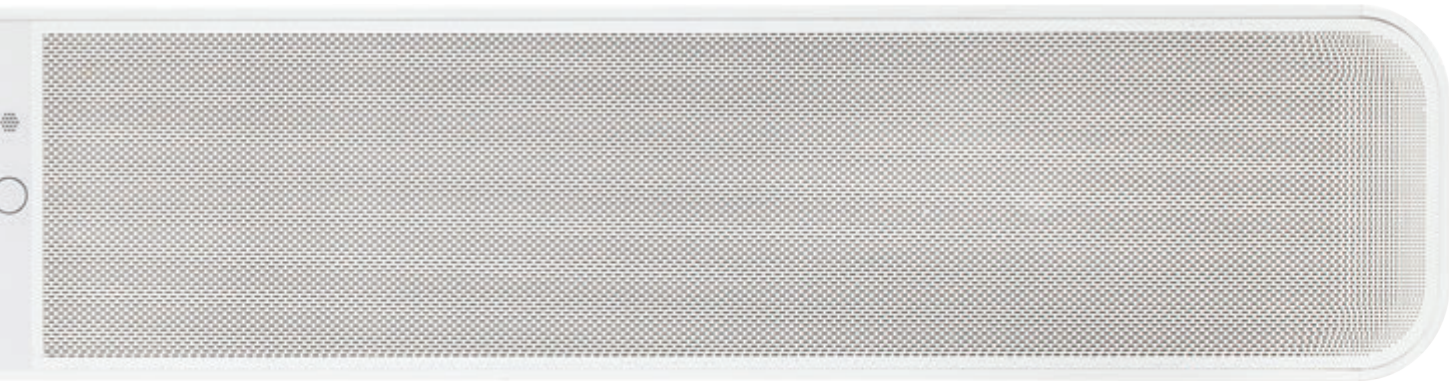

TWO-CHANNEL SOUNDBAR WITH DOLBY® MIXDOWN
HDMI (ARC & eARC) CONNECTIVITY
AIRPLAY 2 INTEGRATION
DUAL BAND WIFI + GIGABIT ETHERNET
APT-X® HD BLUETOOTH
TWO-WAY BLUETOOTH FUNCTIONALITY
IR REMOTE LEARNING CAPABILITY
MUSIC, MOVIE & TV SOUND SETTINGS
OPTICAL & ANALOG INPUTS
2 X 102MM WOOFERS
2 X 102MM PASSIVE RADIATORS
2 X 50MM MIDRANGE DRIVERS
2 X 25MM TWEETERS
120W DIRECTDIGITAL™
TRI-AMPLIFIED POWER
SUBWOOFER OUTPUT
USB TYPE A INPUT
BLACK & WHITE FINISH

ACCESSORIES:
120V AC POWER CORD
230V AC POWER CORD
ETHERNET CABLE
3.5MM STEREO MINI PLUG TO RCA CABLE
OPTICAL AUDIO CABLE
HDMI CABLE
KICKSTAND FEET X 2
WALL MOUNT BRACKET
WALL MOUNT BRACKET TEMPLATE
WALL MOUNT SPACERS X 8
SAFETY/WARRANTY GUIDE
QUICK SETUP GUIDE