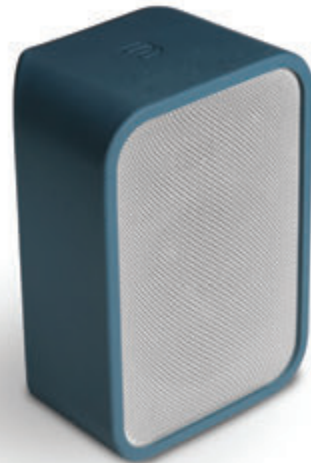

FLEX SKIN

SOFT COVER FOR PULSE FLEX

The FLEX SKIN sits at the intersection of functionality and fashion, a perfect solution to add some new life to your PULSE FLEX or PULSE FLEX 2i .

It's not just about fashion – the FLEX SKIN is functional too. Simple, durable design means it's easy to clean, and can keep your PULSE FLEX or PULSE FLEX 2i clean in the meantime. Less to worry about when cooking in the kitchen or taking your PULSE FLEX or PULSE FLEX 2i to the park.

Clean lines to complement the edges and curves of the PULSE FLEX + 2i

Full use of the PULSE FLEX + 2i touch-button controls

Tough, silicone rubber material

Dishwasher safe

Protects finish from dust, dirt, grime, fingerprints, water and oil splashes, and scratches.

AVAILABLE IN FOUR COLORS:

○ WHT ● BLK ● BLU ● GRV