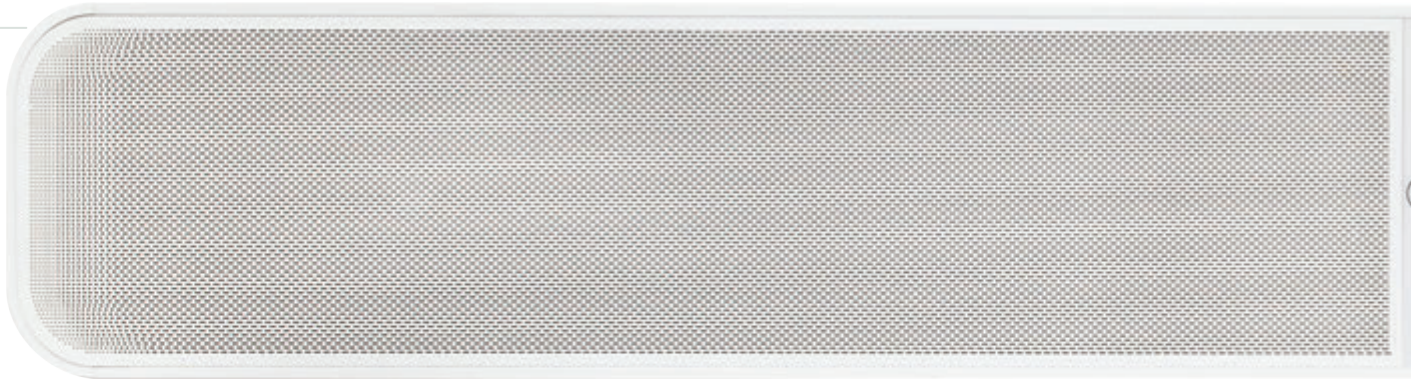

FRONT

BACK

PULSE SOUNDBAR 2i

WIRELESS STREAMING SOUND SYSTEM

STREAM YOUR SOUNDTRACK WITH ALL THE FEELS.

The PULSE SOUNDBAR 2i delivers a fully immersive sonic experience that brings every soundtrack to life in vivid, cinematic detail. Designed to fit perfectly under your HD or 4K TV, the PULSE SOUNDBAR 2i is the world's first multi-room high-res soundbar to feature crystal clear, 24-bit resolution sound and audiophile-grade bass response – without a subwoofer. Stream movies, games and sports in true high fidelity. This is the soundbar your TV deserves.

SURROUND YOURSELF WITH SOUND. Whether it's the thunder of an explosion or the sharp, snap of a snare drum, the PULSE SOUNDBAR 2i allows you to create the most advanced Dolby Digital Surround system by adding a PULSE SUB and a pair of PULSE FLEX 2i speakers as dedicated

rear channels, for every lush detail. Bluesound's first-ever wireless surround system turns your music, movies, sports, concerts and video games into a fully immersive sonic experience that delivers high on emotion.

RULE YOUR SONIC DOMAIN. The PULSE SOUNDBAR 2i now includes an HDMI ARC input to make controlling your audio entertainment more seamless than ever. AirPlay 2 is now built-in for easy integration into the Apple ecosystem, making the PULSE SOUNDBAR 2i the most complete home theater centerpiece. Bluetooth performance is also seriously stepped up with native support for aptX HD and the ability to transmit studio quality music to Bluetooth headphones and speakers. High-end DAC technology built into every Bluesound player can decode and stream MQA files in all their lossless glory.