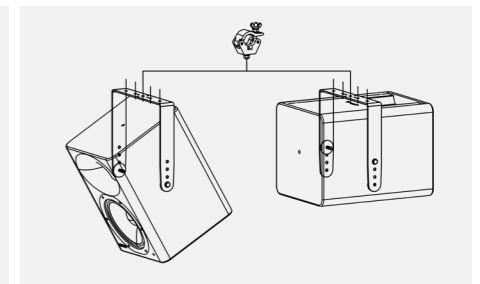

Mounting bracket

- **High efficiency LF and HF drivers** deliver high SPL performance with precision and low distortion.
- **Directivity Control Waveguide (DCW)** technology provides a wide and controlled listening area, minimizing early reflections for accurate sound reproduction on the acoustical axis and off-axis.
- **Genelec-designed Class D amplifiers with SMPS** technology produce high output and feature universal mains input voltage for convenient worldwide operation.
- **Quality electronic design** and precision DSP algorithms ensure high dynamic range and low self-generated noise.
- **Integration with GLM software** for total system control and automated room calibration features.
- **Down-firing reflex ports** provide accurate and noise-free bass output and are compatible with in-wall and perforated screen installation.
- **Integrated Iso-Plate** effectively decouples the monitor from its base via lossy fixing, preventing colouration caused by conduction of unwanted vibration to the mounting surface.
- **Sustainability and green values.** Efficient use of materials, low energy consumption and extremely long lifetime by design.