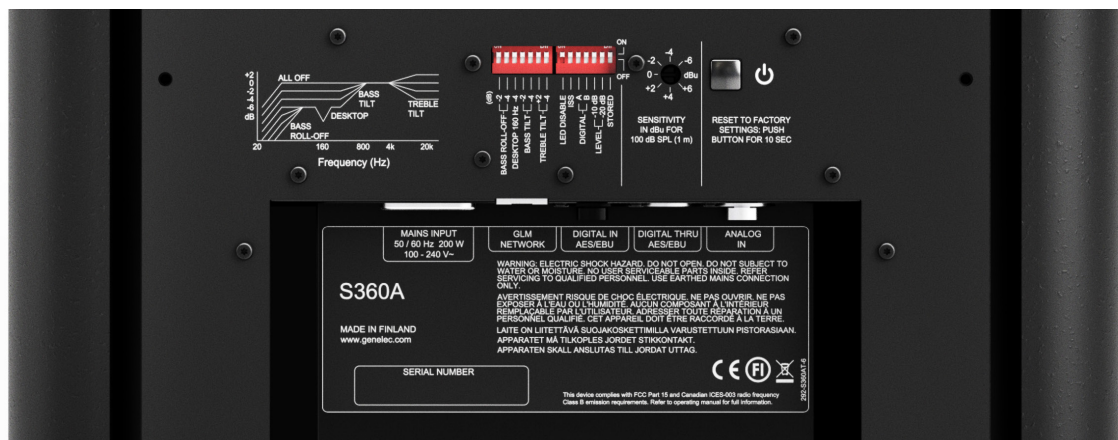

Genelec S360 Connector Panel

Factory and Headquarters
Genelec Oy
Olivitie 5, FI-74100 Iisalmi, Finland
T +358 17 83 881
Email genelec@genelec.com

Genelec Document BBAGE193.
Copyright Genelec Oy 8/2018.
All data subject to change.

Detailed data sheets of all Genelec models, Quick Setup Guides and other useful information can be downloaded at www.genelec.com

GENELEC®