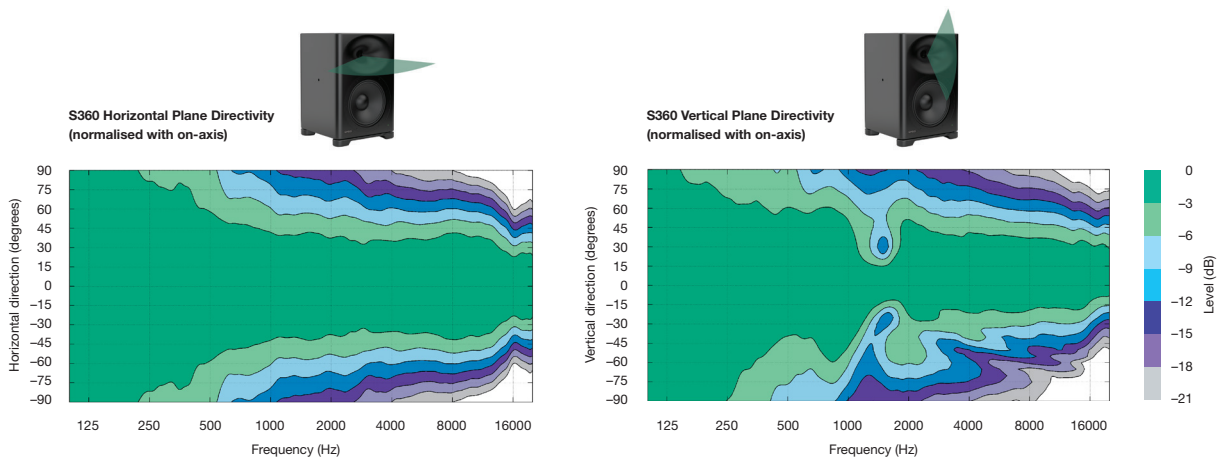

Genelec Loudspeaker Manager (GLM)

Amplifier rack installation kit

Mounting bracket

- **High efficiency LF and HF drivers** deliver high SPL performance with precision and low distortion.
- **Directivity Control Waveguide (DCW)** technology provides a wide and controlled listening area, minimizing early reflections for accurate sound reproduction on the acoustical axis and off-axis.
- **Genelec-designed Class D amplifiers with SMPS** technology produce high output and feature universal mains input voltage for convenient worldwide operation.
- **Quality electronic design** and precision DSP algorithms ensure high dynamic range and low self-generated noise.
- **Integration with GLM software** for total system control and automated room calibration features.
- **Down-firing reflex ports** provide accurate and noise-free bass output and are compatible with in-wall and perforated screen installation.
- **Integrated Iso-Plate** effectively decouples the monitor from its base via lossy fixing, preventing colouration caused by conduction of unwanted vibration to the mounting surface.
- **Sustainability and green values.** Efficient use of materials, low energy consumption and extremely long lifetime by design.

<sup>1</sup> Maximum short-term sine wave sound pressure level averaged from 100 Hz to 3 kHz, measured in half space at 1 metre. Peak levels are higher. This number tends to under-estimate headroom by 4 dB, based on typical immersive standards and audio content. For more detailed information, please contact Genelec.