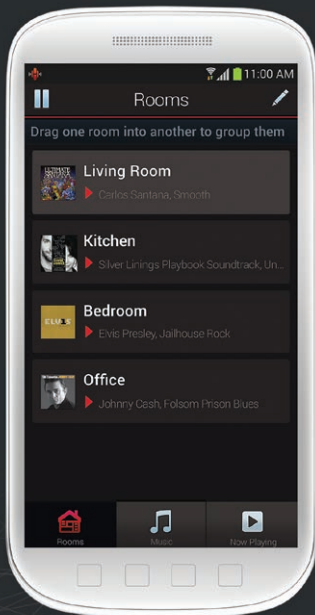

THE HEOS APP.

A SIMPLE, EASY TO USE INTERFACE

Stream from your favourite online music services, or listen to tracks directly from your phone, tablet or USB drives. With HEOS, you have all the options you need and all the access you want.