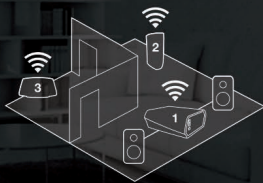

MULTI-ROOM

Every room deserves its own HEOS.

APPS & STREAMING SERVICES

Tap the App and start rockin'.

SOUND QUALITY

HEOS sound is a Denon legacy.

EASY SETUP

Setup in minutes. Listen forever.

PLUG IT IN

TAP THE APP

CONNECT TO WIRELESS

LOVE THE MUSIC

THE HEOS APP.

A SIMPLE, EASY TO USE INTERFACE

Stream from your favourite online music services, or listen to tracks directly from your phone, tablet or USB drives. With HEOS, you have all the options you need and all the access you want.

ROOMS: Name each HEOS player according to the room where it is located. Group rooms together to play the same song in party mode. Separate rooms to play a different song in each of them.

NOW PLAYING: Instantly control what is playing in every room, view cover art or check the queue for what is coming up next. Create and save playlists.

KEY FEATURES:

The HEOS 1 produces amazingly big sound from a compact, portable speaker. Enjoy streaming music from the cloud or local files using the intuitive HEOS app for iOS, Android™, and Kindle™.

The compact enclosure houses custom dual drivers including a wide range mid-woofer and precision dome tweeter, the HEOS 1 enclosure is sealed for humidity resistance, making it ideal for use in a humid environment, such as a bathroom.